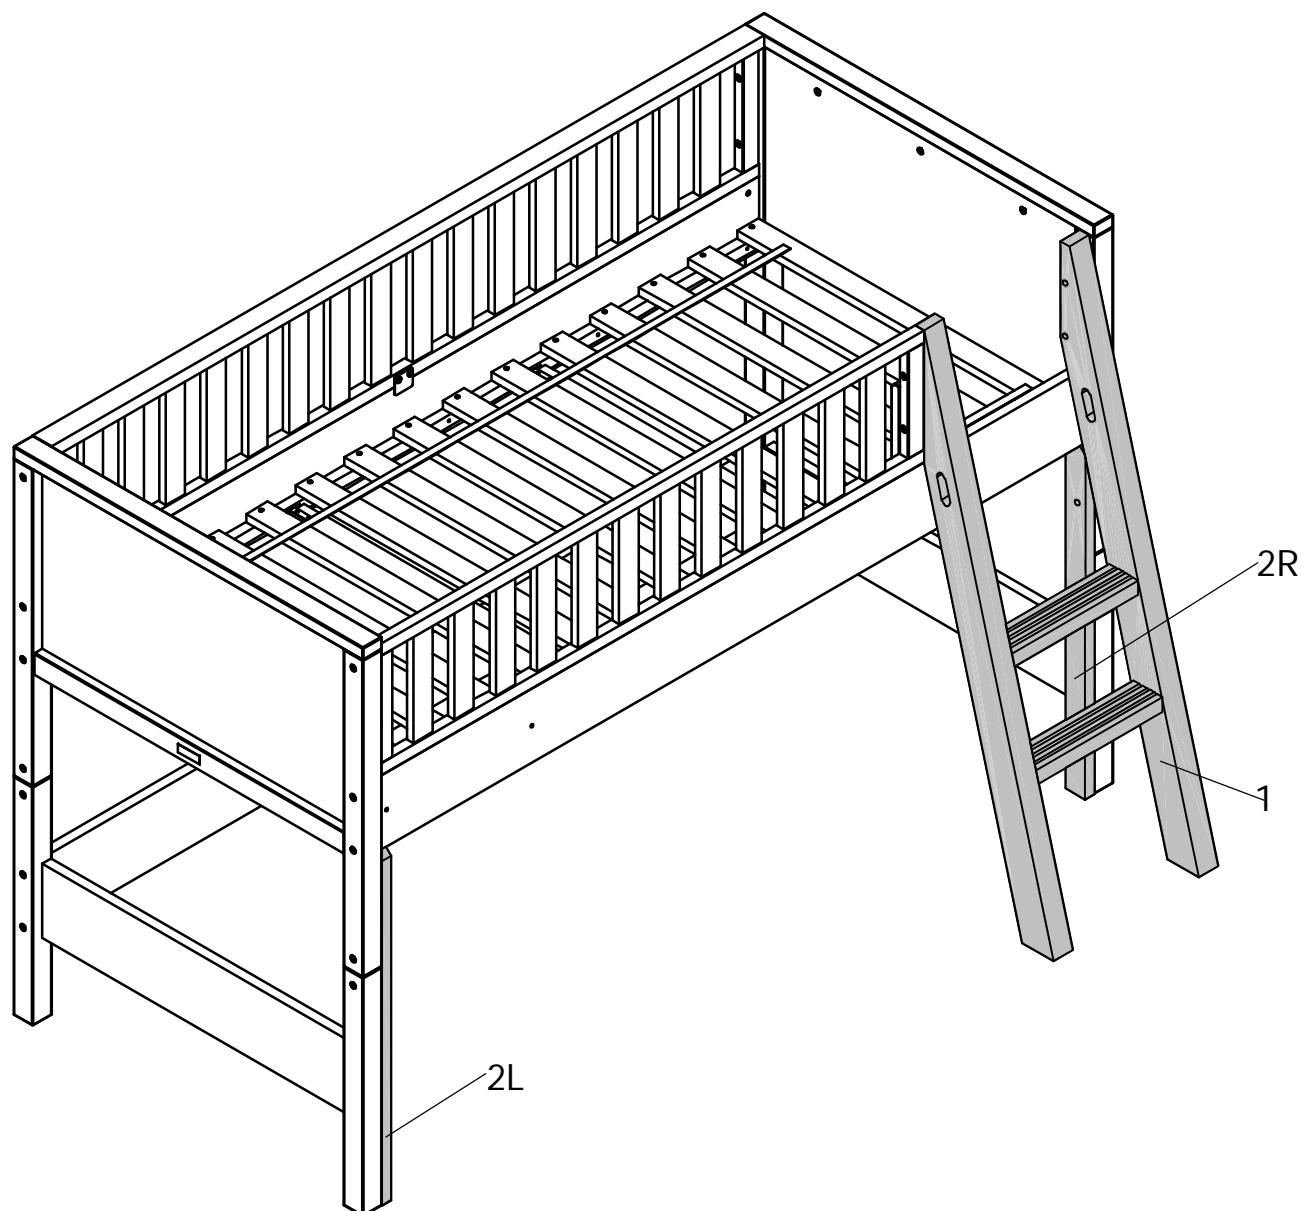

bopita®

ASSEMBLY INSTRUCTION
MONTAGE HANDLEIDING
MONTAGE ANLEITUNG
NOTICE DE MONTAGE
MANUAL DE MONTAJE

UK
NL
D
F
ESP

MODEL : NORDIC
TYPE : COMFORT STEP HHS
COLOUR : WHITE
ART.CODE : 490139.11.

Distributor:

BOPITA
Energieweg 1
6662 NS Elst
The Netherlands

www.bopita.com

18.09.2020.

A		B		C		D		E		F	
M6X90	2X	M6X70	2X	M6X35	4X	Ø8X40	2X	M6	2X		1X
artcode: 441025		artcode: 441019		artcode: 441013		artcode:		artcode: 442009		artcode: 445001	